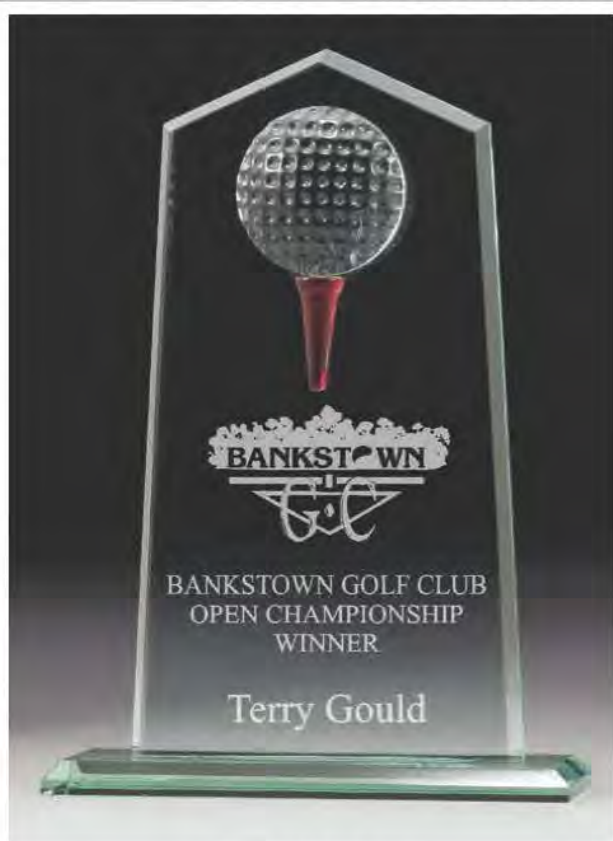

G8015 - 160mm

G8016 - 175mm

Male Hologram  
CB945 - 120mm

Female Hologram  
CB942 - 120mm

Glass Fairway Award  
W817S - 115mm W817L - 135mm

*\*Available in 2 sizes*

GW448M - 220mm

GW448L - 240mm